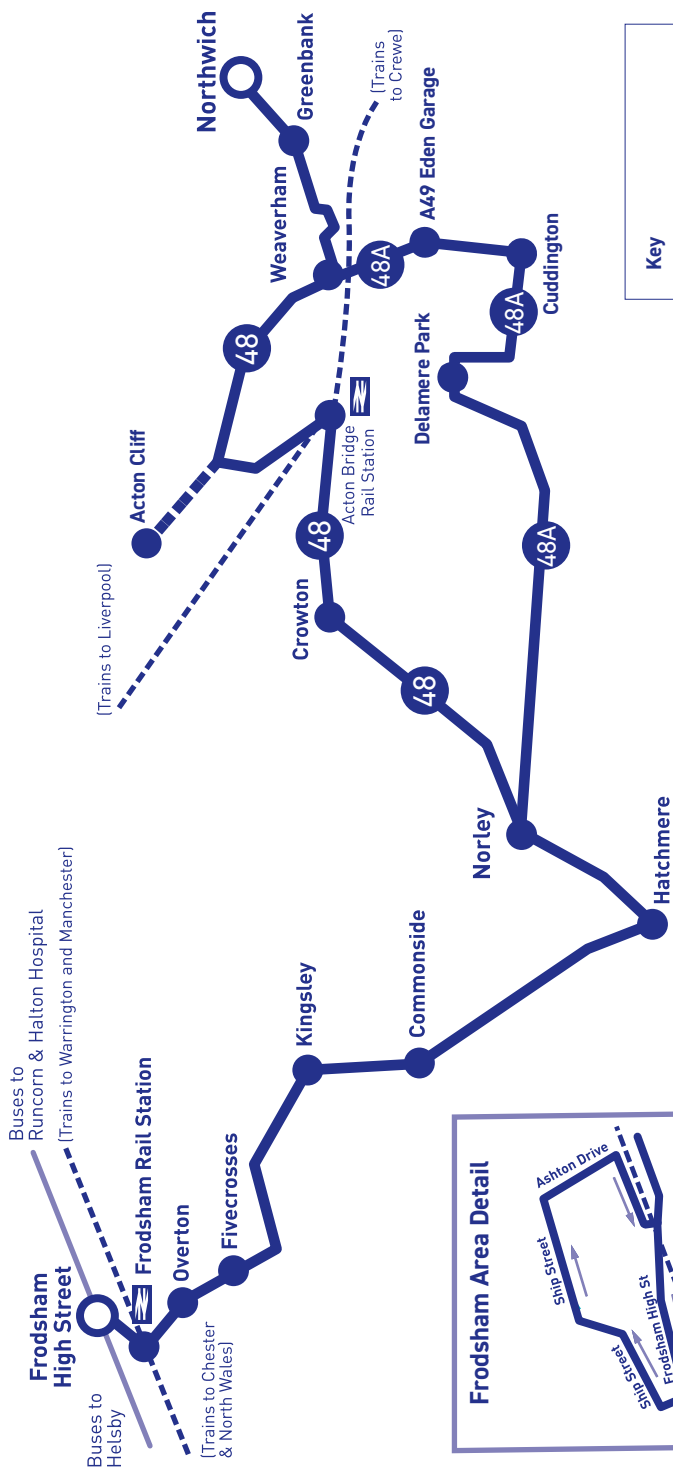

Key

- Town/Village
- Railway Station
- Destination
- 48 Service Route
- Bus Route
- Railway Route