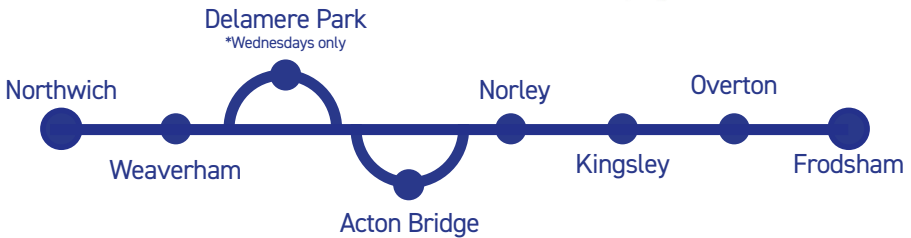

Bus Timetable

Service 48

Frodsham - Kingsley - Acton Bridge - Northwich

Service 48A

Frodsham - Kingsley - Delamere Park - Northwich

Service operated by **Warrington's**
own buses

**New
Timetable
July 29th
2019**

For further local or national information phone the Traveline.

traveline

0871 200 22 33

(calls cost 12p per minute plus network charges)

Seven days a week 8am-8pm

Text Relay 18001 0871 200 22 33

Visit: cheshirewestandchester.gov.uk

Cheshire West
and Chester