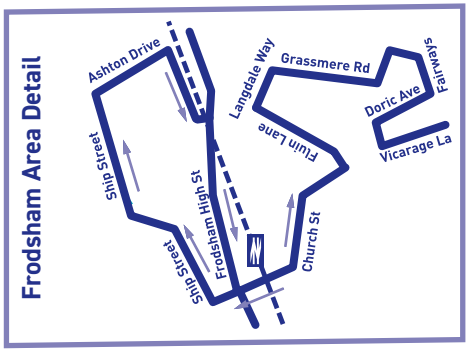

**Route Description**

**Route 48 (from Frodsham)** : Frodsham High Street, Church Street, Red Lane, Fluin Lane, Langdale Way, Grasmere Road, Townfield Lane, Fairways, Doric Avenue, Townfield Lane, Kingsley Road, Hollow Lane, Town Well, The Brow, Top Road, Delamere Road, School Lane, Post Office Lane, Norley High Street, Hough Lane, School Bank, Marsh Lane, Crowton Bent Lane, Station Road, Milton Road, Hill Top Road (certain indicated journeys via Cliff Road to Acton Cliff then turn manoeuvre at Chapel Lane), Acton Lane, Warrington Road (A49), Sandy Lane (B5142), Weaverham High Street, Withins Lane, Lime Avenue, Northwich Road, Beach Road, Chester Road, Castle Hill, Swing Bridge, Bull Ring, Northwich Watling Street.

**The return journey operates the reverse of the above route**

**Route 48A (Wednesdays only)** : As service 48 (above) to Norley High Street, then via Finger Post Lane, Norley Road, Delamere Parkway West, Hollow Oak Lane, Cuddington Lane, Norley Road, Warrington Road (A49), West Road (B5144), Weaverham High Street, then operates as service 48 (above).

**Codes:**

**MTThF** - This journey operates on Mondays, Tuesdays, Thursdays and Fridays only

**W** - This journey operates on Wednesdays only

**X** - This journey operates via Northwich Road Weaverham, does not operate via Withins Lane/Lime Avenue

**FL** - This journey operates directly along Fluin Lane to Frodsham High Street

**Key**

- Town/Village
- Railway Station
- Destination
- 48 Service Route
- Bus Route
- Railway Route

Buses to Helsby  
Buses to Runcorn & Halton Hospital  
(Trains to Warrington and Manchester)